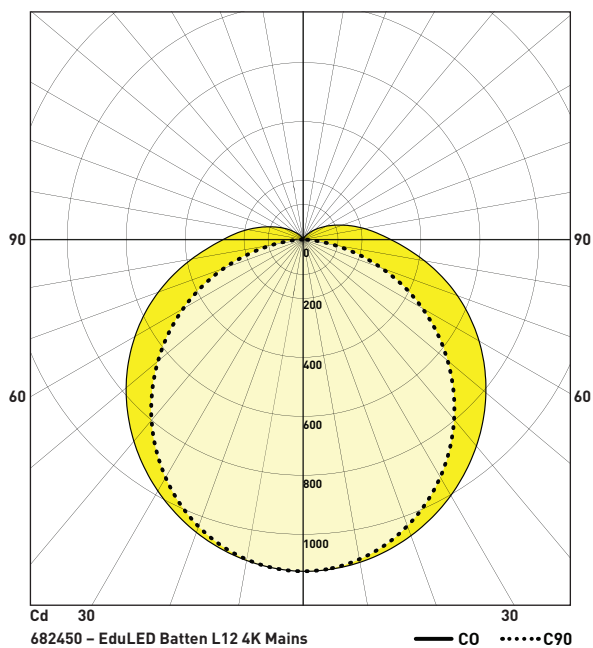

Cat No	Description	Luminaire Lumens	Wattage
<b>Mains</b>			
682450	EDULED BATTEN L12 4K	4,000 lm	45W
<b>Mains – DALI</b>			
682450D	EDULED BATTEN L12 4K	4,000 lm	45W

L12 – 1200mm length, 4K – 4000K LED colour temperature

## DIMENSIONS

## POLAR CURVE