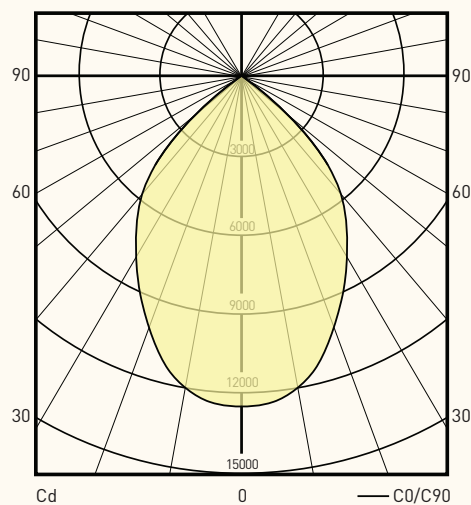

Polar Curve

684700 - Vortex LED 17800Lm WD NON-DIM
ULOR: 0.3%
DLOR: 99.7%

Energy Savings

Below is a simple comparison between a conventional 400W Metal Halide highbay Vs the Vortex LED highbay in a 600m² small warehouse application with luminaires mounted 18m high.

Cat No	Description	Colour Temperature	Luminaire Lumens	Wattage	Weight
684700	Vortex LED Highbay Wide Optic Non-Dim	5,000K	17,800lm	180W	6.9kg

Dimensions (mm)